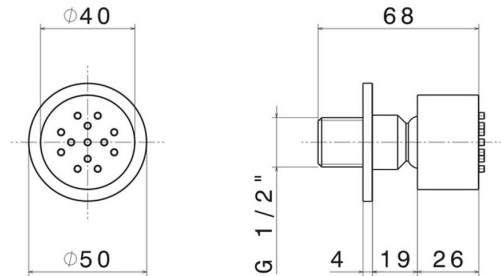

**553.61.020**

Wall-mounted, brass, adjustable side jet, with round plate -  
finish PVD Glossy Gold

**FEATURES**

---

Material **Brass**

**TECHNICAL DRAWING**

---

**553.61.020**