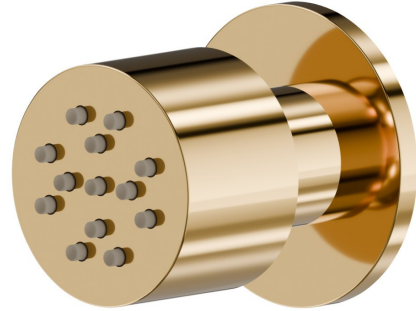

**553.61.020**

Wall-mounted, brass, adjustable side jet, with round plate -  
finish PVD Glossy Gold

**FEATURES**

---

Material **Brass**

**TECHNICAL DRAWING**

---

**553.61.020**

Wall-mounted,brass, adjustable side jet, with round plate - finish PVD Glossy Gold

#### AVAILABLE FINISHES

---

**61.020**

PVD Glossy Gold

**01.014**

finish Matt White

**01.093**

finish Matt Black

**21.018**

finish Chrome

**47.083**

finish Groove Bronze

**58.061**

finish PVD Copper Bronze

**58.063**

finish PVD Gun Metal