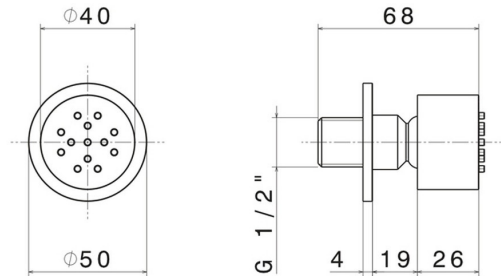

TECHNICAL DRAWING