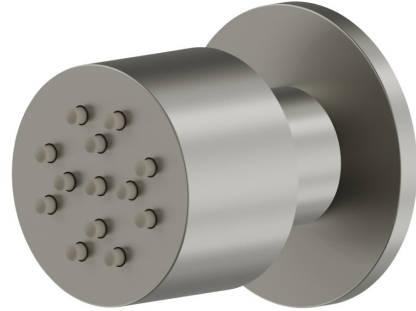

## 553.M0.070

Wall-mounted, brass, adjustable side jet, with round plate -  
finish Titanium Satin

### FEATURES

---

Material **Brass**

### TECHNICAL DRAWING

---

**553.M0.070**

Wall-mounted,brass, adjustable side jet, with round plate - finish Titanium Satin

**AVAILABLE FINISHES**

---

**M0.070**

Titanium Satin