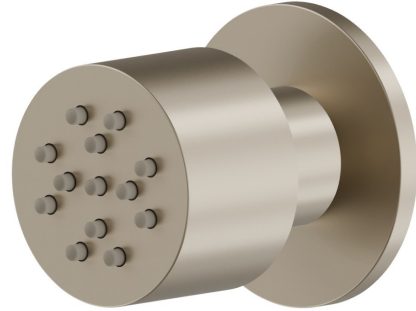

## 553.M0.071

Wall-mounted, brass, adjustable side jet, with round plate -  
finish Gold Satin

### FEATURES

---

Material **Brass**

### TECHNICAL DRAWING

---

**553.M0.071**

Wall-mounted,brass, adjustable side jet, with round plate - finish Gold Satin