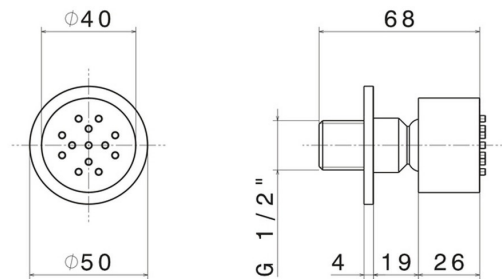

TECHNICAL DRAWING