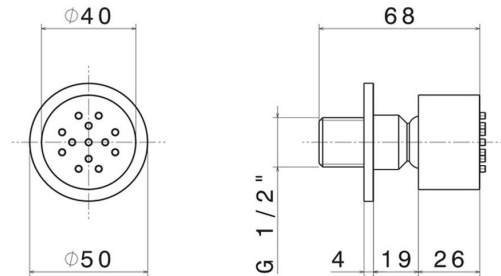

553.M0.072

Wall-mounted, brass, adjustable side jet, with round plate -
finish Copper Satin

FEATURES

Material **Brass**

TECHNICAL DRAWING

553.M0.072

Wall-mounted,brass, adjustable side jet, with round plate - finish Copper Satin