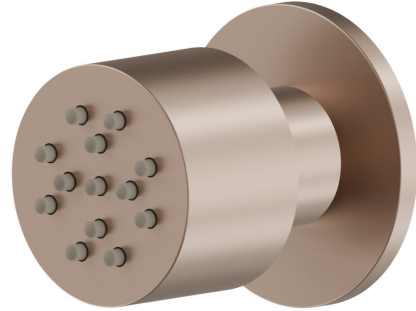

553.M0.072

Wall-mounted, brass, adjustable side jet, with round plate -
finish Copper Satin

FEATURES

Material **Brass**

TECHNICAL DRAWING

553.M0.072

Wall-mounted,brass, adjustable side jet, with round plate - finish Copper Satin

AVAILABLE FINISHES

M0.072

Copper Satin

01.014

finish Matt White

01.093

finish Matt Black

21.018

finish Chrome

47.083

finish Groove Bronze

58.061

finish PVD Copper Bronze

58.063

finish PVD Gun Metal

59.064

finish PVD Brushed Pale Gold

 **61.020**
finish PVD Glossy Gold

 **M0.070**
finish Titanium Satin

 **M0.071**
finish Gold Satin

 **M0.075**
finish Copper Glossy

 **M0.077**
finish Carbon Satin