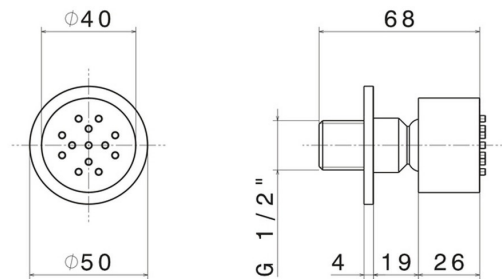

553.M0.075

Wall-mounted, brass, adjustable side jet, with round plate -
finish Copper Glossy

FEATURES

Material **Brass**

TECHNICAL DRAWING

553.M0.075

Wall-mounted,brass, adjustable side jet, with round plate - finish Copper Glossy