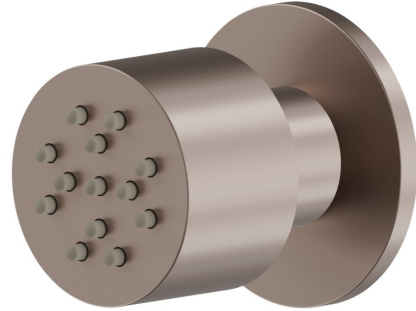

553.M0.075

Wall-mounted, brass, adjustable side jet, with round plate -
finish Copper Glossy

FEATURES

Material **Brass**

TECHNICAL DRAWING

553.M0.075

Wall-mounted,brass, adjustable side jet, with round plate - finish Copper Glossy

AVAILABLE FINISHES

M0.075

Copper Glossy

01.014

finish Matt White

01.093

finish Matt Black

21.018

finish Chrome

47.083

finish Groove Bronze

58.061

finish PVD Copper Bronze

58.063

finish PVD Gun Metal

59.064

finish PVD Brushed Pale Gold

 **61.020**
finish PVD Glossy Gold

 **M0.070**
finish Titanium Satin

 **M0.071**
finish Gold Satin

 **M0.072**
finish Copper Satin

 **M0.077**
finish Carbon Satin