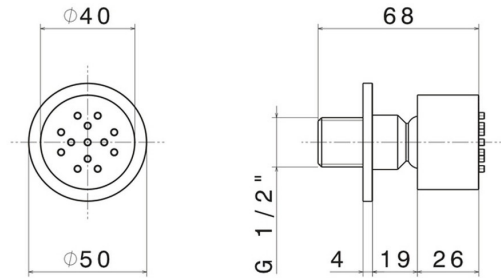

553.M0.077

Wall-mounted, brass, adjustable side jet, with round plate -
finish Carbon Satin

FEATURES

Material **Brass**

TECHNICAL DRAWING

553.M0.077

Wall-mounted,brass, adjustable side jet, with round plate - finish Carbon Satin