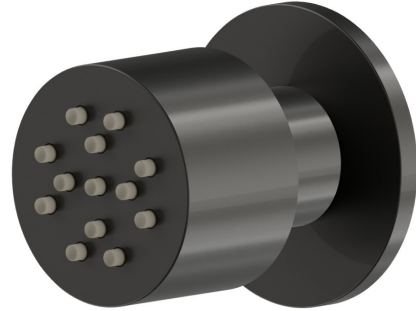

553.M0.077

Wall-mounted, brass, adjustable side jet, with round plate -
finish Carbon Satin

FEATURES

Material **Brass**

TECHNICAL DRAWING

553.M0.077

Wall-mounted,brass, adjustable side jet, with round plate - finish Carbon Satin

AVAILABLE FINISHES

M0.077

Carbon Satin

01.014

finish Matt White

01.093

finish Matt Black

21.018

finish Chrome

47.083

finish Groove Bronze

58.061

finish PVD Copper Bronze

58.063

finish PVD Gun Metal

59.064