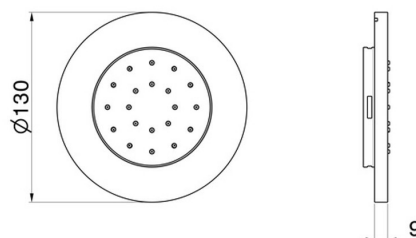

562E.01.014

Wall-mounted, brass, adjustable side jet, with round plate.
External part - finish Matt White

FEATURES

Material	Brass
Installation	Wall concealed part
Required for installation	<u>28685.00.000</u>

TECHNICAL DRAWING

562E.01.014

Wall-mounted,brass, adjustable side jet, with round plate. External part - finish Matt White

AVAILABLE FINISHES

01.014

Matt White

01.093

finish Matt Black