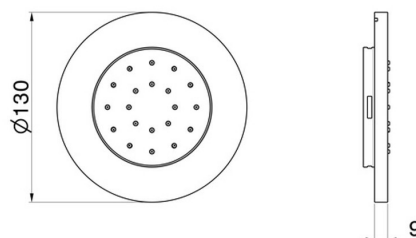

TECHNICAL DRAWING