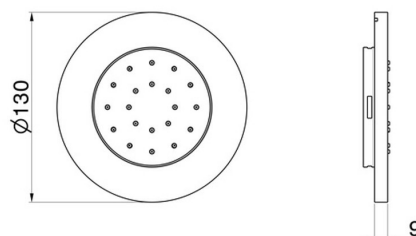

TECHNICAL DRAWING