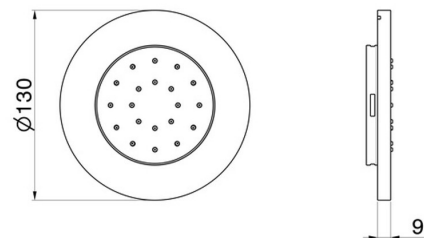

562E.47.083

Wall-mounted, brass, adjustable side jet, with round plate.
External part - finish Groove Bronze

Groove Bronze

FEATURES

Material	Brass
Installation	Wall concealed part
Required for installation	<u>28685.00.000</u>

TECHNICAL DRAWING

562E.47.083

Wall-mounted,brass, adjustable side jet, with round plate. External part - finish Groove Bronze

AVAILABLE FINISHES

47.083

Groove Bronze

01.014

finish Matt White