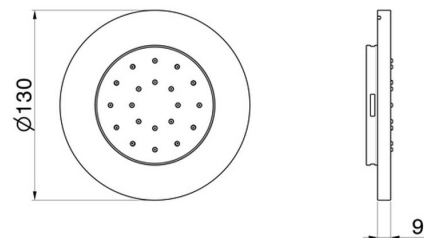

562E.58.061

Wall-mounted, brass, adjustable side jet, with round plate.
External part - finish PVD Copper Bronze

FEATURES

Material	Brass
Installation	Wall concealed part
Required for installation	<u>28685.00.000</u>

TECHNICAL DRAWING

562E.58.061

Wall-mounted,brass, adjustable side jet, with round plate. External part - finish PVD Copper Bronze

AVAILABLE FINISHES

58.061

PVD Copper Bronze

01.014

finish Matt White