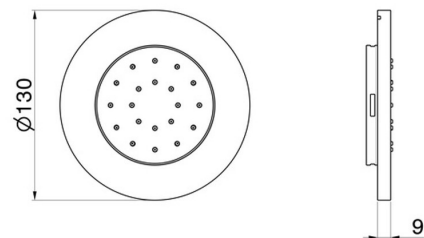

562E.58.063

Wall-mounted, brass, adjustable side jet, with round plate.
External part - finish PVD Gun Metal

FEATURES

Material	Brass
Installation	Wall concealed part
Required for installation	<u>28685.00.000</u>

TECHNICAL DRAWING

562E.58.063

Wall-mounted,brass, adjustable side jet, with round plate. External part - finish PVD Gun Metal

AVAILABLE FINISHES

58.063

PVD Gun Metal

01.014

finish Matt White