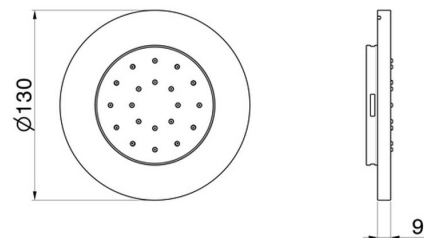

562E.59.064

Wall-mounted, brass, adjustable side jet, with round plate.
External part - finish PVD Brushed Gun Metal

FEATURES

Material	Brass
Installation	Wall concealed part
Required for installation	<u>28685.00.000</u>

TECHNICAL DRAWING

562E.59.064

Wall-mounted,brass, adjustable side jet, with round plate. External part - finish PVD Brushed Gun Metal

AVAILABLE FINISHES

59.064

PVD Brushed Gun Metal

01.014

finish Matt White