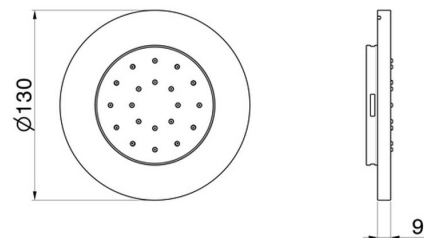

562E.59.066

Wall-mounted, brass, adjustable side jet, with round plate.
External part - finish PVD Brushed steel

FEATURES

Material	Brass
Installation	Wall concealed part
Required for installation	<u>28685.00.000</u>

TECHNICAL DRAWING

562E.59.066

Wall-mounted,brass, adjustable side jet, with round plate. External part - finish PVD Brushed steel

AVAILABLE FINISHES

59.066

PVD Brushed steel

01.014

finish Matt White