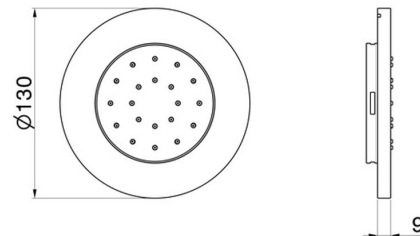

**562E.59.067**

Wall-mounted, brass, adjustable side jet, with round plate.  
External part - finish PVD Brushed Copper Bronze

 PVD Brushed Copper Bronze

**FEATURES**

---

Material	<b>Brass</b>
Installation	<b>Wall concealed part</b>
Required for installation	<b><u>28685.00.000</u></b>

**TECHNICAL DRAWING**

---

**562E.59.067**

Wall-mounted, brass, adjustable side jet, with round plate. External part - finish PVD Brushed Copper Bronze

**AVAILABLE FINISHES**

---

**59.067**

PVD Brushed Copper Bronze