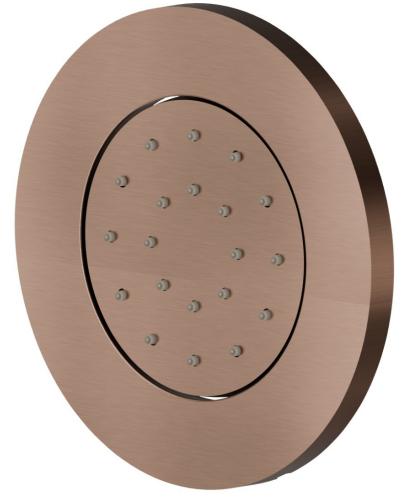

**562E.59.067**

Wall-mounted, brass, adjustable side jet, with round plate.  
External part - finish PVD Brushed Copper Bronze

 PVD Brushed Copper Bronze

**FEATURES**

---

Material	<b>Brass</b>
Installation	<b>Wall concealed part</b>
Required for installation	<b><u>28685.00.000</u></b>

**TECHNICAL DRAWING**

---

**562E.59.067**

Wall-mounted, brass, adjustable side jet, with round plate. External part - finish PVD Brushed Copper Bronze

**AVAILABLE FINISHES**

---

**59.067**

PVD Brushed Copper Bronze

**01.014**

finish Matt White

**01.093**

finish Matt Black

**21.018**

finish Chrome

**47.083**

finish Groove Bronze

**59.097**

finish PVD Brushed Gold

**59.098**

finish PVD Brushed Pale Gold

**61.020**

finish PVD Glossy Gold

 **M0.070**  
finish Titanium Satin

 **M0.071**  
finish Gold Satin