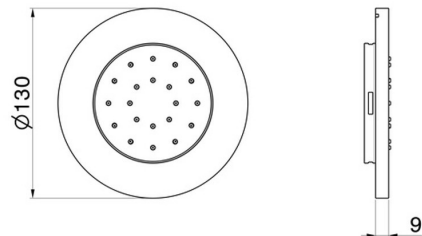

562E.59.097

Wall-mounted, brass, adjustable side jet, with round plate.
External part - finish PVD Brushed Gold

FEATURES

Material	Brass
Installation	Wall concealed part
Required for installation	<u>28685.00.000</u>

TECHNICAL DRAWING

562E.59.097

Wall-mounted,brass, adjustable side jet, with round plate. External part - finish PVD Brushed Gold

AVAILABLE FINISHES

59.097

PVD Brushed Gold

01.014

finish Matt White