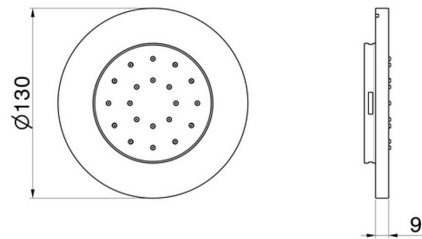

562E.59.098

Wall-mounted,brass, adjustable side jet, with round plate.
External part - finish PVD Brushed Pale Gold

FEATURES

Material	Brass
Installation	Wall concealed part
Required for installation	<u>28685.00.000</u>

TECHNICAL DRAWING

562E.59.098

Wall-mounted,brass, adjustable side jet, with round plate. External part - finish PVD Brushed Pale Gold

AVAILABLE FINISHES

59.098

PVD Brushed Pale Gold

01.014

finish Matt White