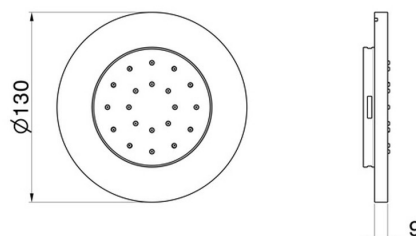

562E.61.020

Wall-mounted, brass, adjustable side jet, with round plate.
External part - finish PVD Glossy Gold

PVD Glossy Gold

FEATURES

Material	Brass
Installation	Wall concealed part
Required for installation	<u>28685.00.000</u>

TECHNICAL DRAWING

562E.61.020

Wall-mounted,brass, adjustable side jet, with round plate. External part - finish PVD Glossy Gold

AVAILABLE FINISHES

61.020

PVD Glossy Gold

01.014

finish Matt White