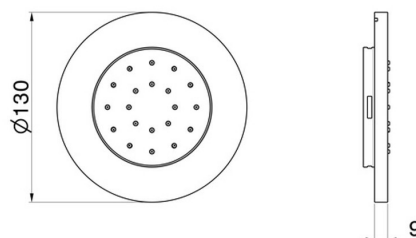

## 562E.M0.070

Wall-mounted, brass, adjustable side jet, with round plate.  
External part - finish Titanium Satin

### TECHNICAL DRAWING

---

**562E.M0.070**

Wall-mounted,brass, adjustable side jet, with round plate. External part - finish Titanium Satin

**AVAILABLE FINISHES**

---

**M0.070**

Titanium Satin