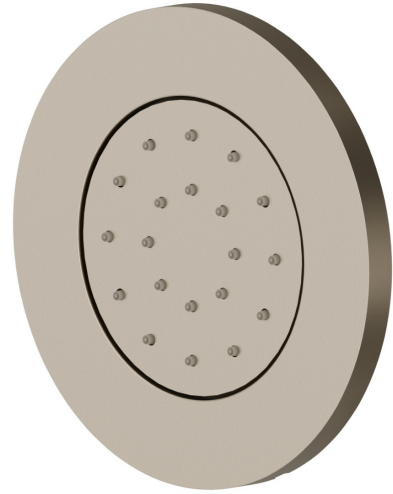

562E.M0.071

Wall-mounted, brass, adjustable side jet, with round plate.
External part - finish Gold Satin

FEATURES

Material	Brass
Installation	Wall concealed part
Required for installation	<u>28685.00.000</u>

TECHNICAL DRAWING

562E.M0.071

Wall-mounted,brass, adjustable side jet, with round plate. External part - finish Gold Satin

AVAILABLE FINISHES

M0.071

Gold Satin

01.014

finish Matt White