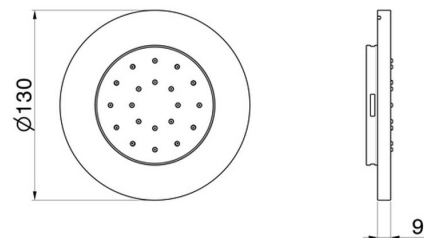

562E.M0.071

Wall-mounted, brass, adjustable side jet, with round plate.
External part - finish Gold Satin

FEATURES

Material	Brass
Installation	Wall concealed part
Required for installation	<u>28685.00.000</u>

TECHNICAL DRAWING

562E.M0.071

Wall-mounted,brass, adjustable side jet, with round plate. External part - finish Gold Satin

AVAILABLE FINISHES

M0.071

Gold Satin

01.014

finish Matt White