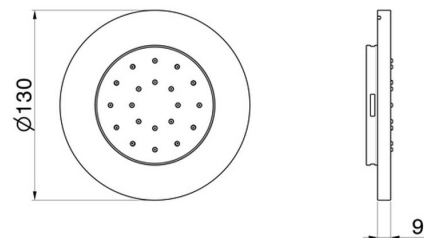

562E.M0.072

Wall-mounted, brass, adjustable side jet, with round plate.
External part - finish Copper Satin

FEATURES

Material	Brass
Installation	Wall concealed part
Required for installation	<u>28685.00.000</u>

TECHNICAL DRAWING

562E.M0.072

Wall-mounted,brass, adjustable side jet, with round plate. External part - finish Copper Satin

AVAILABLE FINISHES

M0.072

Copper Satin

01.014

finish Matt White