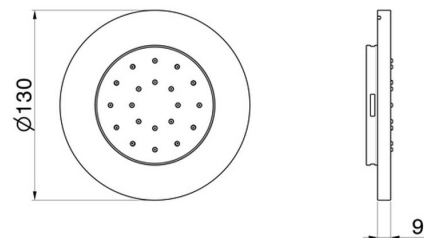

562E.M0.075

Wall-mounted, brass, adjustable side jet, with round plate.
External part - finish Copper Glossy

FEATURES

Material	Brass
Installation	Wall concealed part
Required for installation	<u>28685.00.000</u>

TECHNICAL DRAWING

562E.M0.075

Wall-mounted,brass, adjustable side jet, with round plate. External part - finish Copper Glossy

AVAILABLE FINISHES

M0.075

Copper Glossy

01.014

finish Matt White