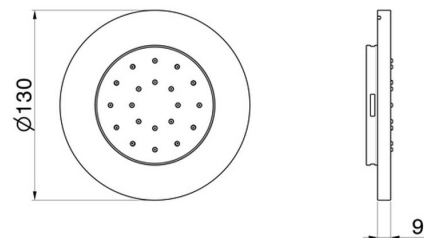

TECHNICAL DRAWING