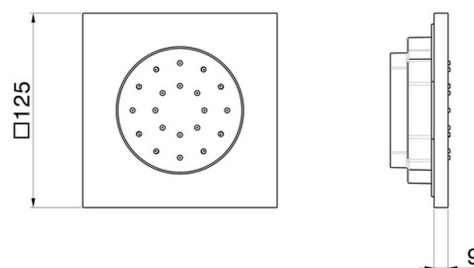

563E.01.014

Wall-mounted, brass, adjustable side jet, with square plate.
External part - finish Matt White

FEATURES

Material	Brass
Installation	Wall concealed part
Required for installation	<u>28685.00.000</u>

TECHNICAL DRAWING

563E.01.014

Wall-mounted,brass, adjustable side jet, with square plate. External part - finish Matt White

AVAILABLE FINISHES

01.014

Matt White

01.093

finish Matt Black