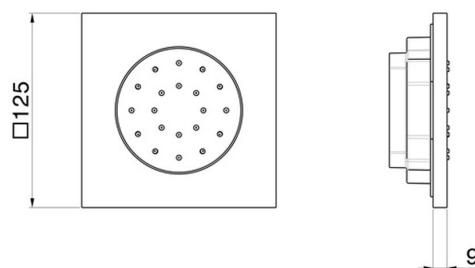

563E.01.093

Wall-mounted, brass, adjustable side jet, with square plate.
External part - finish Matt Black

FEATURES

Material	Brass
Installation	Wall concealed part
Required for installation	<u>28685.00.000</u>

TECHNICAL DRAWING

563E.01.093

Wall-mounted,brass, adjustable side jet, with square plate. External part - finish Matt Black

AVAILABLE FINISHES

01.093

Matt Black

01.014

finish Matt White