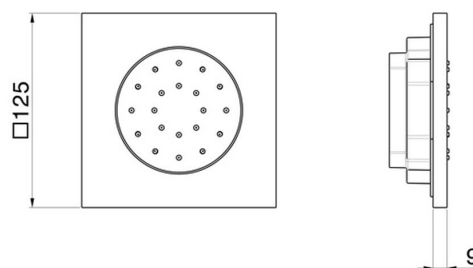

563E.21.018

Wall-mounted, brass, adjustable side jet, with square plate.
External part - finish Chrome

Chrome

FEATURES

Material	Brass
Installation	Wall concealed part
Required for installation	<u>28685.00.000</u>

TECHNICAL DRAWING

563E.21.018

Wall-mounted,brass, adjustable side jet, with square plate. External part - finish Chrome

AVAILABLE FINISHES

21.018

Chrome

01.014

finish Matt White