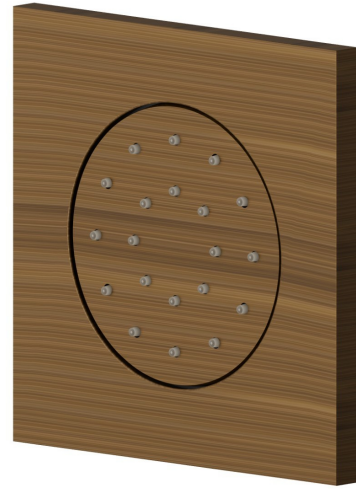

## 563E.47.083

Wall-mounted, brass, adjustable side jet, with square plate.  
External part - finish Groove Bronze

Groove Bronze

### FEATURES

---

Material	<b>Brass</b>
Installation	<b>Wall concealed part</b>
Required for installation	<b><u>28685.00.000</u></b>

### TECHNICAL DRAWING

---

**563E.47.083**

Wall-mounted,brass, adjustable side jet, with square plate. External part - finish Groove Bronze