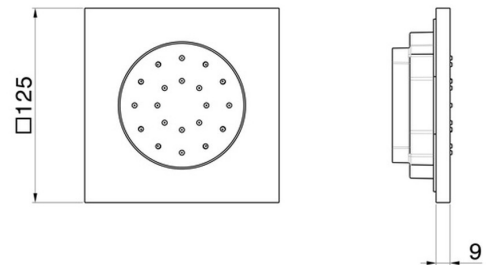

## 563E.47.083

Wall-mounted, brass, adjustable side jet, with square plate.  
External part - finish Groove Bronze

Groove Bronze

### TECHNICAL DRAWING

---

**563E.47.083**

Wall-mounted,brass, adjustable side jet, with square plate. External part - finish Groove Bronze