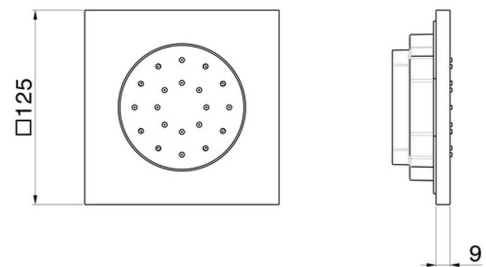

## 563E.58.061

Wall-mounted, brass, adjustable side jet, with square plate.  
External part - finish PVD Copper Bronze

### TECHNICAL DRAWING

---

**563E.58.061**

Wall-mounted,brass, adjustable side jet, with square plate. External part - finish PVD Copper Bronze

**AVAILABLE FINISHES**

---

**58.061**

PVD Copper Bronze