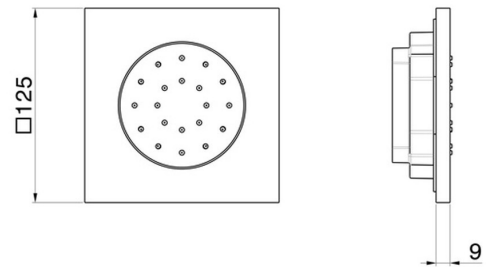

563E.58.063

Wall-mounted, brass, adjustable side jet, with square plate.
External part - finish PVD Gun Metal

FEATURES

Material	Brass
Installation	Wall concealed part
Required for installation	<u>28685.00.000</u>

TECHNICAL DRAWING

563E.58.063

Wall-mounted,brass, adjustable side jet, with square plate. External part - finish PVD Gun Metal

AVAILABLE FINISHES

58.063

PVD Gun Metal

01.014

finish Matt White