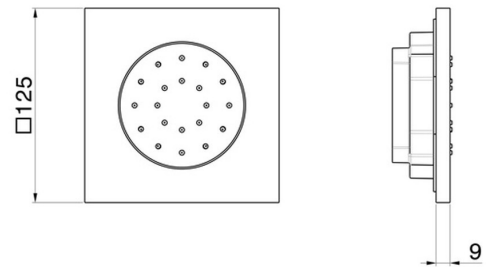

563E.59.064

Wall-mounted,brass, adjustable side jet, with square plate.
External part - finish PVD Brushed Gun Metal

 PVD Brushed Gun Metal

FEATURES

Material	Brass
Installation	Wall concealed part
Required for installation	<u>28685.00.000</u>

TECHNICAL DRAWING

563E.59.064

Wall-mounted,brass, adjustable side jet, with square plate. External part - finish PVD Brushed Gun Metal

AVAILABLE FINISHES

59.064

PVD Brushed Gun Metal

01.014

finish Matt White