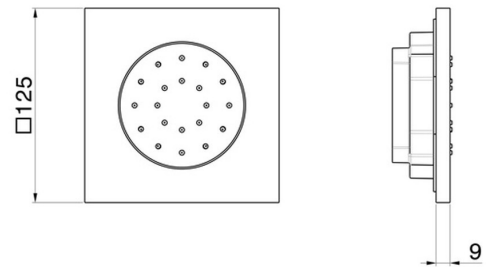

563E.59.066

Wall-mounted,brass, adjustable side jet, with square plate.
External part - finish PVD Brushed steel

FEATURES

Material	Brass
Installation	Wall concealed part
Required for installation	<u>28685.00.000</u>

TECHNICAL DRAWING

563E.59.066

Wall-mounted,brass, adjustable side jet, with square plate. External part - finish PVD Brushed steel

AVAILABLE FINISHES

59.066

PVD Brushed steel

01.014

finish Matt White