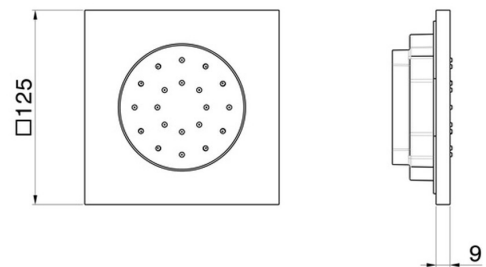

563E.59.067

Wall-mounted,brass, adjustable side jet, with square plate.
External part - finish PVD Brushed Copper Bronze

PVD Brushed Copper Bronze

FEATURES

Material	Brass
Installation	Wall concealed part
Required for installation	<u>28685.00.000</u>

TECHNICAL DRAWING

563E.59.067

Wall-mounted, brass, adjustable side jet, with square plate. External part - finish PVD Brushed Copper Bronze

AVAILABLE FINISHES

59.067

PVD Brushed Copper Bronze

01.014

finish Matt White