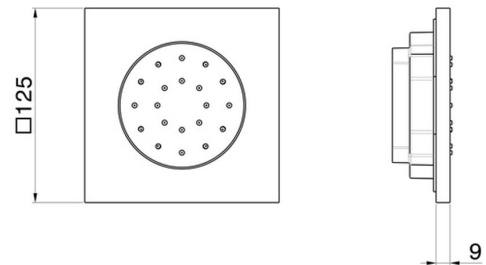

563E.59.097

Wall-mounted, brass, adjustable side jet, with square plate.
External part - finish PVD Brushed Gold

FEATURES

Material	Brass
Installation	Wall concealed part
Required for installation	<u>28685.00.000</u>

TECHNICAL DRAWING

563E.59.097

Wall-mounted, brass, adjustable side jet, with square plate. External part - finish PVD Brushed Gold

AVAILABLE FINISHES

59.097

PVD Brushed Gold

01.014

finish Matt White