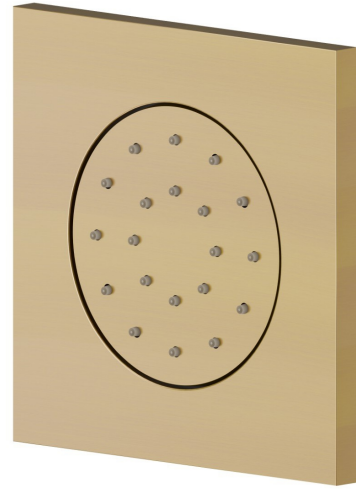

563E.59.097

Wall-mounted, brass, adjustable side jet, with square plate.
External part - finish PVD Brushed Gold

FEATURES

Material	Brass
Installation	Wall concealed part
Required for installation	<u>28685.00.000</u>

TECHNICAL DRAWING

563E.59.097

Wall-mounted, brass, adjustable side jet, with square plate. External part - finish PVD Brushed Gold

AVAILABLE FINISHES

59.097

PVD Brushed Gold

01.014

finish Matt White