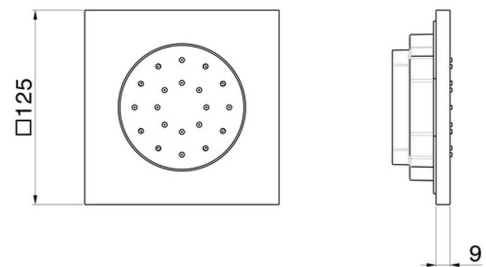

563E.59.098

Wall-mounted,brass, adjustable side jet, with square plate.
External part - finish PVD Brushed Pale Gold

FEATURES

Material	Brass
Installation	Wall concealed part
Required for installation	<u>28685.00.000</u>

TECHNICAL DRAWING

563E.59.098

Wall-mounted,brass, adjustable side jet, with square plate. External part - finish PVD Brushed Pale Gold

AVAILABLE FINISHES

59.098

PVD Brushed Pale Gold

01.014

finish Matt White