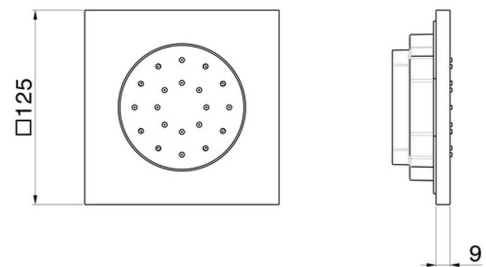

## 563E.61.020

Wall-mounted, brass, adjustable side jet, with square plate.  
External part - finish PVD Glossy Gold

### TECHNICAL DRAWING

---

**563E.61.020**

Wall-mounted,brass, adjustable side jet, with square plate. External part - finish PVD Glossy Gold