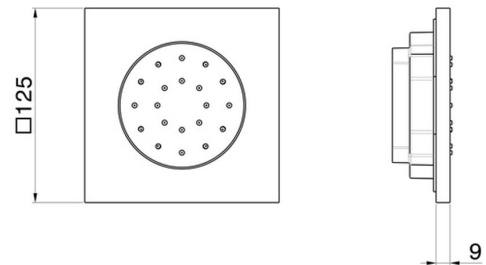

563E.M0.071

Wall-mounted, brass, adjustable side jet, with square plate.
External part - finish Gold Satin

FEATURES

Material	Brass
Installation	Wall concealed part
Required for installation	<u>28685.00.000</u>

TECHNICAL DRAWING

563E.M0.071

Wall-mounted,brass, adjustable side jet, with square plate. External part - finish Gold Satin

AVAILABLE FINISHES

M0.071

Gold Satin

01.014

finish Matt White