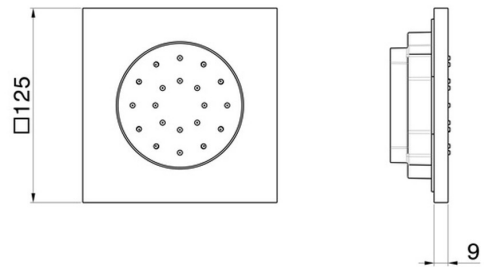

**563E.M0.072**

Wall-mounted, brass, adjustable side jet, with square plate.  
External part - finish Copper Satin

**FEATURES**

---

Material	<b>Brass</b>
Installation	<b>Wall concealed part</b>
Required for installation	<b><u>28685.00.000</u></b>

**TECHNICAL DRAWING**

---

**563E.M0.072**

Wall-mounted,brass, adjustable side jet, with square plate. External part - finish Copper Satin

**AVAILABLE FINISHES**

---

**M0.072**

Copper Satin