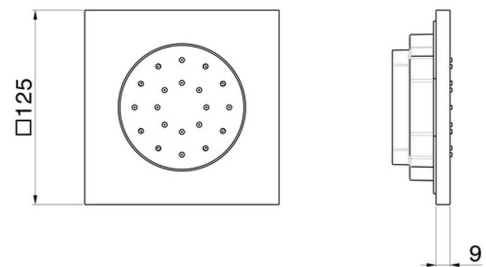

563E.M0.075

Wall-mounted, brass, adjustable side jet, with square plate.
External part - finish Copper Glossy

FEATURES

Material	Brass
Installation	Wall concealed part
Required for installation	<u>28685.00.000</u>

TECHNICAL DRAWING

563E.M0.075

Wall-mounted,brass, adjustable side jet, with square plate. External part - finish Copper Glossy

AVAILABLE FINISHES

M0.075

Copper Glossy

01.014

finish Matt White