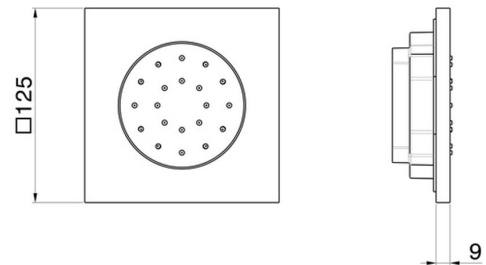

563E.M0.077

Wall-mounted, brass, adjustable side jet, with square plate.
External part - finish Carbon Satin

FEATURES

Material	Brass
Installation	Wall concealed part
Required for installation	<u>28685.00.000</u>

TECHNICAL DRAWING

563E.M0.077

Wall-mounted,brass, adjustable side jet, with square plate. External part - finish Carbon Satin

AVAILABLE FINISHES

M0.077

Carbon Satin

01.014

finish Matt White