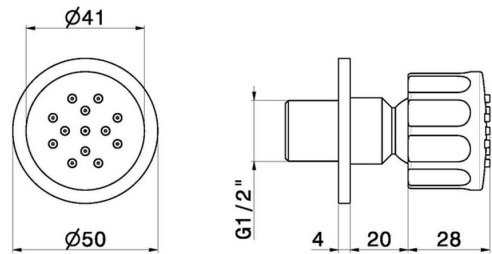

567.01.014

Wall-mounted, brass, articulated side jet, with round decoration
- finish Matt White

FEATURES

| | |
|--------------|---------------------|
| Material | Brass |
| Technology | Save Water |
| Installation | Wall mounted |

TECHNICAL DRAWING

567.01.014

Wall-mounted,brass, articulated side jet, with round decoration - finish Matt White

AVAILABLE FINISHES

01.014

Matt White

01.093

finish Matt Black