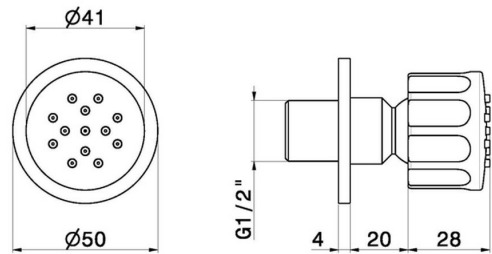

567.01.093

Wall-mounted, brass, articulated side jet, with round decoration
- finish Matt Black

Matt Black

FEATURES

Material	Brass
Technology	Save Water
Installation	Wall mounted

TECHNICAL DRAWING

567.01.093