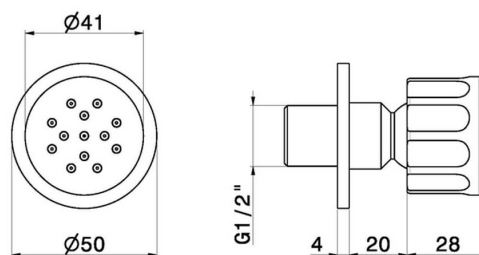

567.21.018

Wall-mounted, brass, articulated side jet, with round decoration
- finish Chrome

FEATURES

Material	Brass
Technology	Save Water
Installation	Wall mounted

TECHNICAL DRAWING

567.21.018

Wall-mounted,brass, articulated side jet, with round decoration - finish Chrome