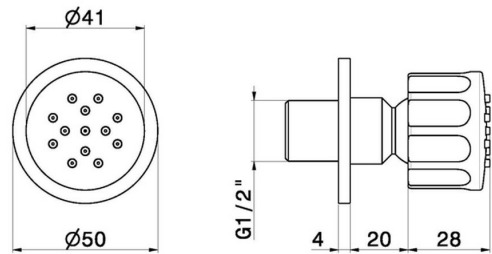

567.59.064

Wall-mounted, brass, articulated side jet, with round decoration
- finish PVD Brushed Gun Metal

PVD Brushed Gun Metal

FEATURES

Material	Brass
Technology	Save Water
Installation	Wall mounted

TECHNICAL DRAWING

567.59.064

Wall-mounted,brass, articulated side jet, with round decoration - finish PVD Brushed Gun Metal

AVAILABLE FINISHES

59.064

PVD Brushed Gun Metal

01.014

finish Matt White

01.093