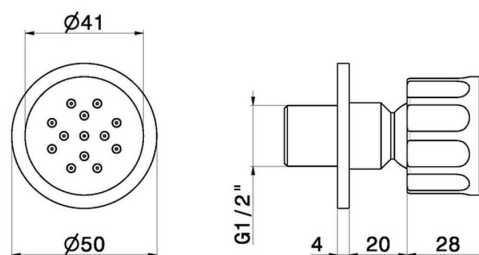

567.59.066

Wall-mounted, brass, articulated side jet, with round decoration
- finish PVD Brushed steel

PVD Brushed steel

FEATURES

Material	Brass
Technology	Save Water
Installation	Wall mounted

TECHNICAL DRAWING

567.59.066

Wall-mounted, brass, articulated side jet, with round decoration - finish PVD Brushed steel

AVAILABLE FINISHES

59.066

PVD Brushed steel

01.014

finish Matt White

01.093