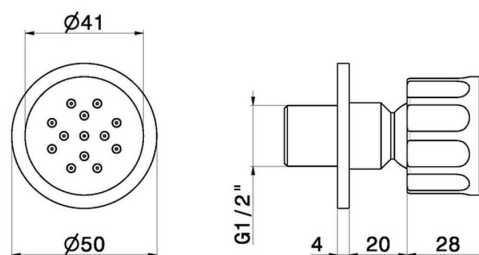

567.59.067

Wall-mounted, brass, articulated side jet, with round decoration
- finish PVD Brushed Copper Bronze

PVD Brushed Copper Bronze

FEATURES

Material	Brass
Technology	Save Water
Installation	Wall mounted

TECHNICAL DRAWING

567.59.067

Wall-mounted,brass, articulated side jet, with round decoration - finish PVD Brushed Copper Bronze

AVAILABLE FINISHES

59.067

PVD Brushed Copper Bronze

01.014

finish Matt White