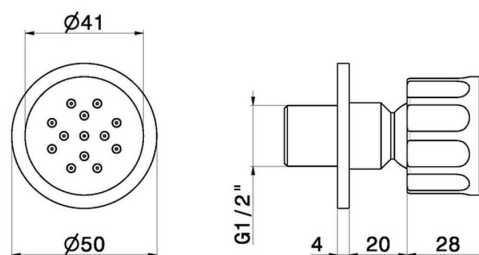

567.59.098

Wall-mounted, brass, articulated side jet, with round decoration
- finish PVD Brushed Pale Gold

PVD Brushed Pale Gold

FEATURES

Material	Brass
Technology	Save Water
Installation	Wall mounted

TECHNICAL DRAWING

567.59.098

Wall-mounted,brass, articulated side jet, with round decoration - finish PVD Brushed Pale Gold

AVAILABLE FINISHES

59.098

PVD Brushed Pale Gold

01.014

finish Matt White

01.093