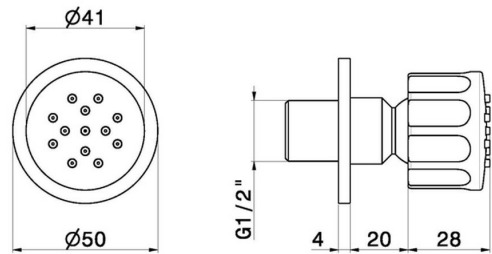

567.61.020

Wall-mounted, brass, articulated side jet, with round decoration
- finish PVD Glossy Gold

PVD Glossy Gold

FEATURES

Material	Brass
Technology	Save Water
Installation	Wall mounted

TECHNICAL DRAWING

567.61.020

Wall-mounted,brass, articulated side jet, with round decoration - finish PVD Glossy Gold

AVAILABLE FINISHES

61.020

PVD Glossy Gold

01.014

finish Matt White

01.093