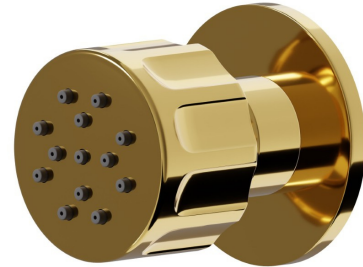

567.61.020

Wall-mounted, brass, articulated side jet, with round decoration
- finish PVD Glossy Gold

PVD Glossy Gold

FEATURES

Material	Brass
Technology	Save Water
Installation	Wall mounted

TECHNICAL DRAWING

567.61.020

Wall-mounted,brass, articulated side jet, with round decoration - finish PVD Glossy Gold

AVAILABLE FINISHES

61.020

PVD Glossy Gold

01.014

finish Matt White

01.093

finish Matt Black

21.018

finish Chrome

59.064

finish PVD Brushed Gun Metal

59.066

finish PVD Brushed steel

59.067

finish PVD Brushed Copper Bronze

59.098

finish PVD Brushed Pale Gold