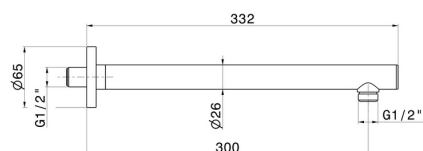

27667.01.014

Wall-mounted brass shower arm, round. L=300 mm - finish
Matt White

FEATURES

Material	Brass
Installation	Wall mounted

TECHNICAL DRAWING

27667.01.014

Wall-mounted brass shower arm, round. L=300 mm - finish Matt White