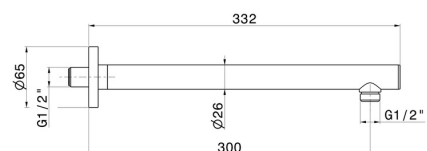

27667.01.093

Wall-mounted brass shower arm, round. L=300 mm - finish
Matt Black

FEATURES

Material	Brass
Installation	Wall mounted

TECHNICAL DRAWING

27667.01.093

Wall-mounted brass shower arm, round. L=300 mm - finish Matt Black