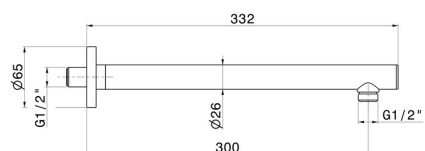

27667.21.018

Wall-mounted brass shower arm, round. L=300 mm - finish
Chrome

Chrome

FEATURES

Material	Brass
Installation	Wall mounted

TECHNICAL DRAWING

27667.21.018

Wall-mounted brass shower arm, round. L=300 mm - finish Chrome